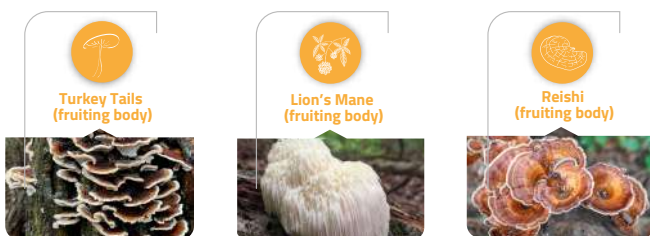

Botanical Blend

Benefits

- Promotes bone health and may counteract bone density loss.*
- May support relaxation and healthy sleep.*
- Contributes to optimal cardiovascular and athletic performance.*

Highlights

- Delivers an optimal 2:1 ratio of calcium and magnesium sourced from Sango marine coral minerals.
- Nutritionally enhanced with Corio-TriBlend™, a full spectrum botanical blend of three potent mushrooms: turkey tail, lion's mane, and reishi.
- Sustainably harvested from pristine ocean water off the islands of Japan.

Recommended Use

- Take 3 capsules daily with food or use as directed by a health professional.

Scan to View Product Pages:

90 Capsules

300 Capsules